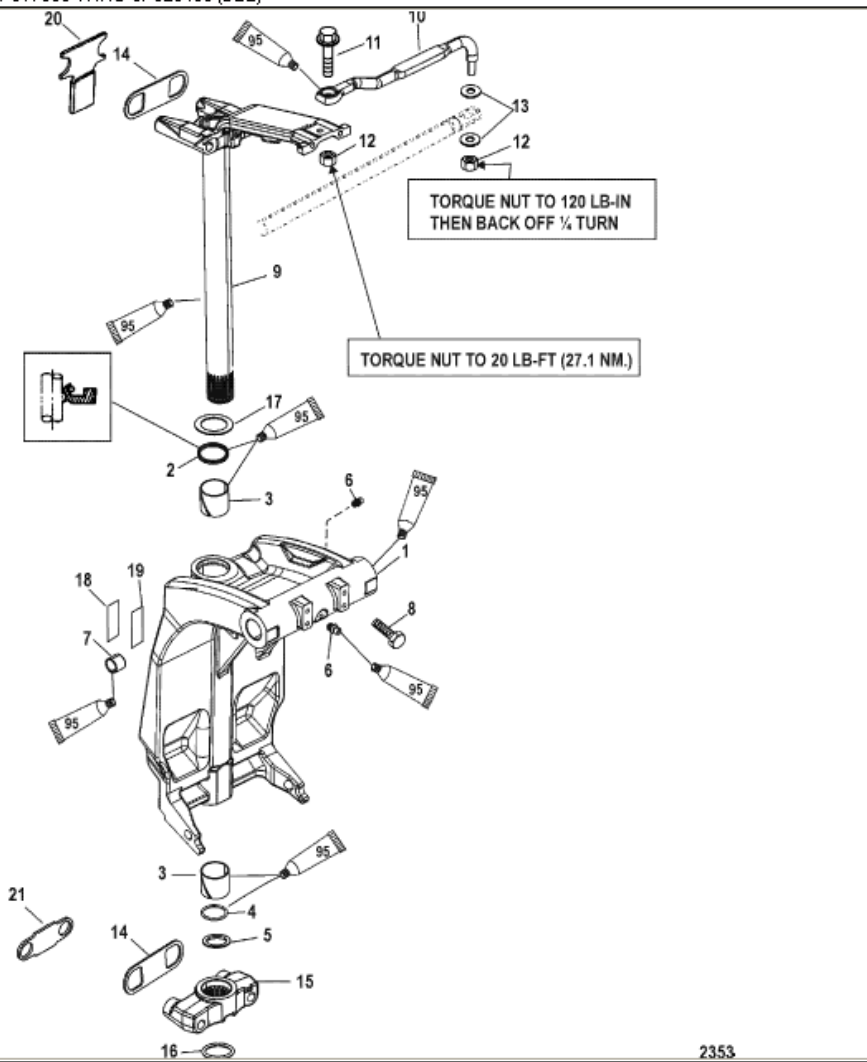

Parts List

2353

Ref	Class	Part	Description	Qty	Comment	Footnote
1	3408	818904T 1	SWIVEL BRACKET	1		
2	26	87735	SEAL, Oil, Lower	1		
3	23	818764	BUSHING	2		
4	25	33504	O-RING	1		
5	23	816039	SPACER	1		
6	22	74036	FITTING, Grease	2		
7	23	821207	BUSHING	2		
8	10	64014	SCREW, (.250-28 x .500)	2		
9		99661A26	SWIVEL PIN/STEERING ARM	1		
10		92876A10	LINK ROD ASSEMBLY	1		
11	10	14000	SCREW, (.375-24 x 1.25)	1		
12	11	826709113	NUT, (.375-24)	2		
13	12	37828	WASHER, (.390 x .625 x .062)	2		
14		881974	BUMPER	1	SN# SN- USA 0T801000/ BEL OF	
15		42961A 1	BOTTOM YOKE	1	SN# SN- USA 0T800999/ BEL OF	
15		881914T01	BOTTOM YOKE	1	SN# SN- USA 0T801000/ BEL OF	
16	53	67684	RING, Retaining	1		
17	12	816432	THRUST WASHER	1		
18		NSS	NOT SOLD SEPARATE, Decal-Sei	1		
19		NSS	NOT SOLD SEPARATE, Decal-Sei	1		
20		88882	BUMPER, Top Yoke	1	(LL)	
21		11288	BUMPER, Bottom Yoke	1	(LL)	